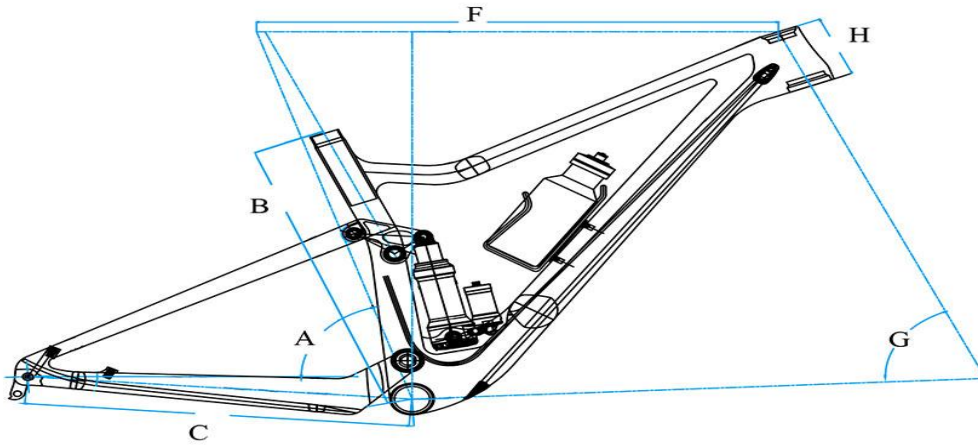

MTB E-JOY full 27,5"

E-JOY Full	G°	B C/F	F C/C	A°	H	C
S	75°	400	508	75°	110	455
M	75°	420	619	75°	110	455
L	75°	460	641	75°	120	455
XL	75°	500	663	75°	130	455