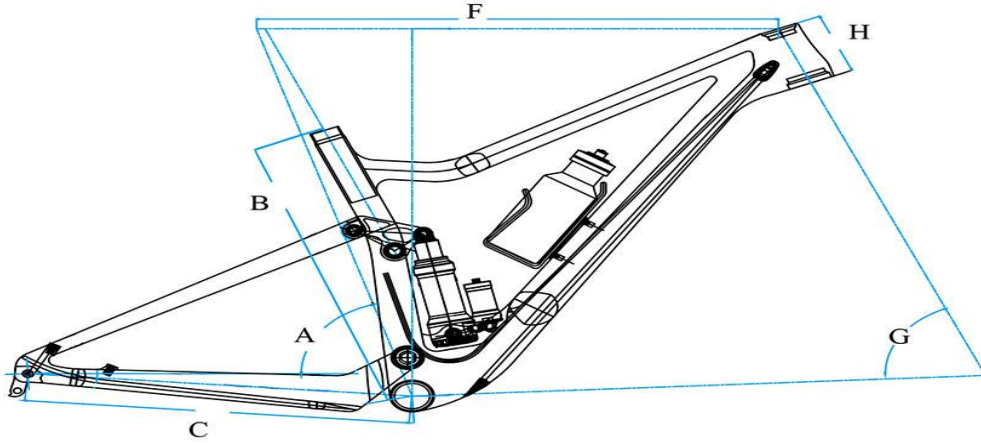

MTB E-JOY full 29"

E-JOY Full	G°	B C/F	F C/C	A°	H	C
S	75°	400	508	75°	110	455
M	75°	420	619	75°	110	455
L	75°	460	641	75°	120	455
XL	75°	500	663	75°	130	455